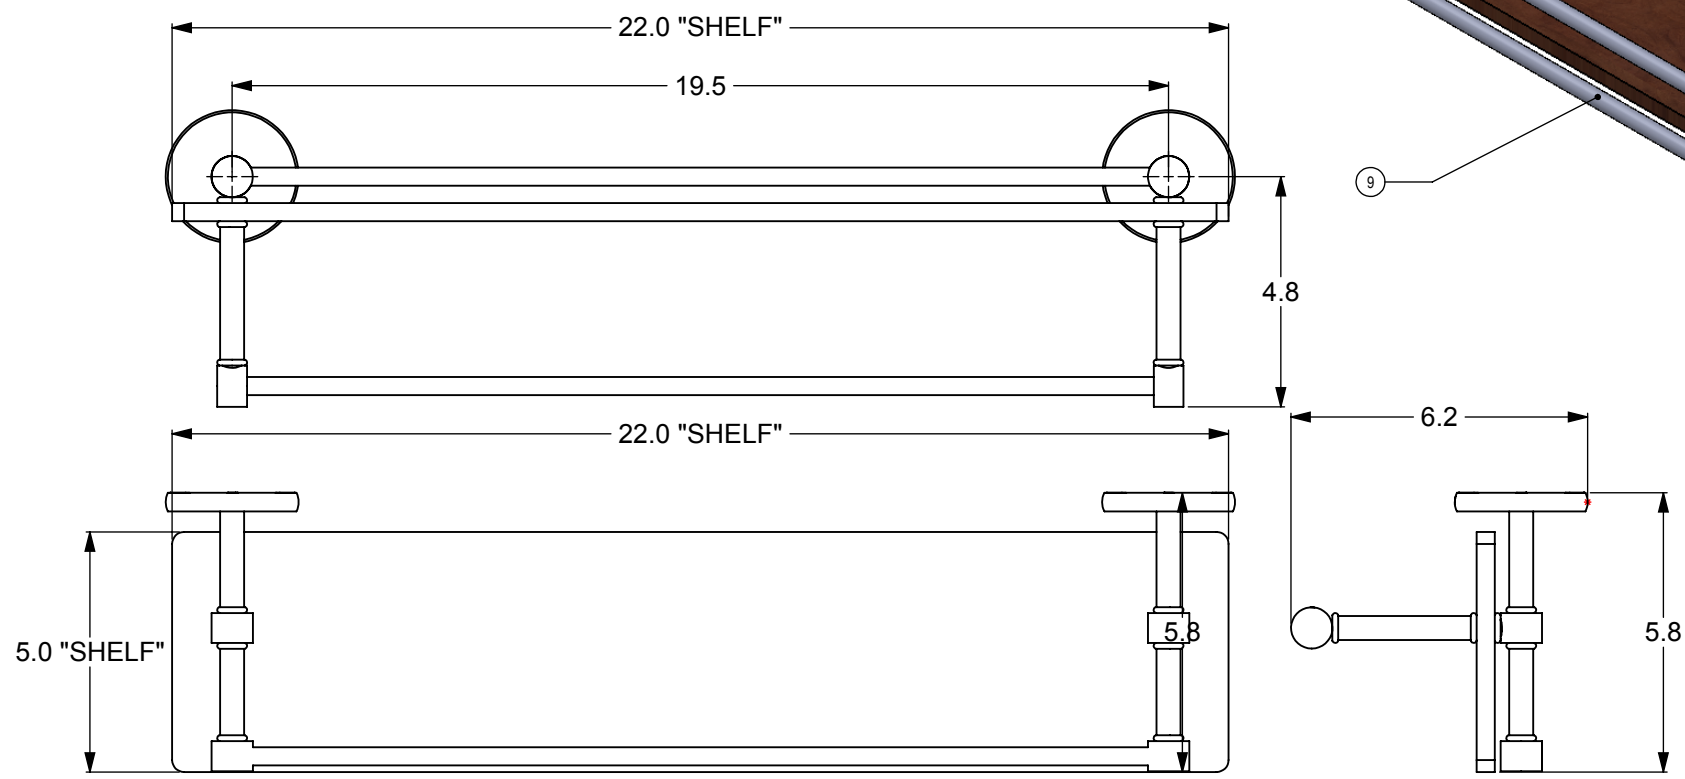

ITEM NO.	PART NUMBER	DESCRIPTION	QTY.
1	BPRD	Back Plate	2
2	IRWRT-22	SHELF	1
3	CRRD-12	Connector	10
4	TU12-1.8	Tube-12, L=1.8	2
5	MR-TILT-FITT	HUB-CON	2
6	TU12-2	Tube-12, L=2	2
7	HBT TT-78	Hub	4
8	TU12-3	Tube-12, L=3	2
9	TU38-19.5	TUBE -38,L=13.5	2

UNLESS OTHERWISE STATED

.X	±.3mm
.XX	±.15mm
.XXX	±.008mm

COPYRIGHT © Allied Brass 2016

DRAWN	2/19/2017	I.M
CHECKED	2/19/2017	P.D
APPROVED	2/19/2017	R.A

MATERIAL: BRASS  
 DESCRIPTION: Prestige Skyline Collection Solid IPE Ironwood Shelf with Gallery Rail

FINISH	TBD
QUANTITY	TBD
DRAWING No.	REV
P1000-1-1TB-22-GAL	0
SCALE	1:4
SHEET: 01	A4