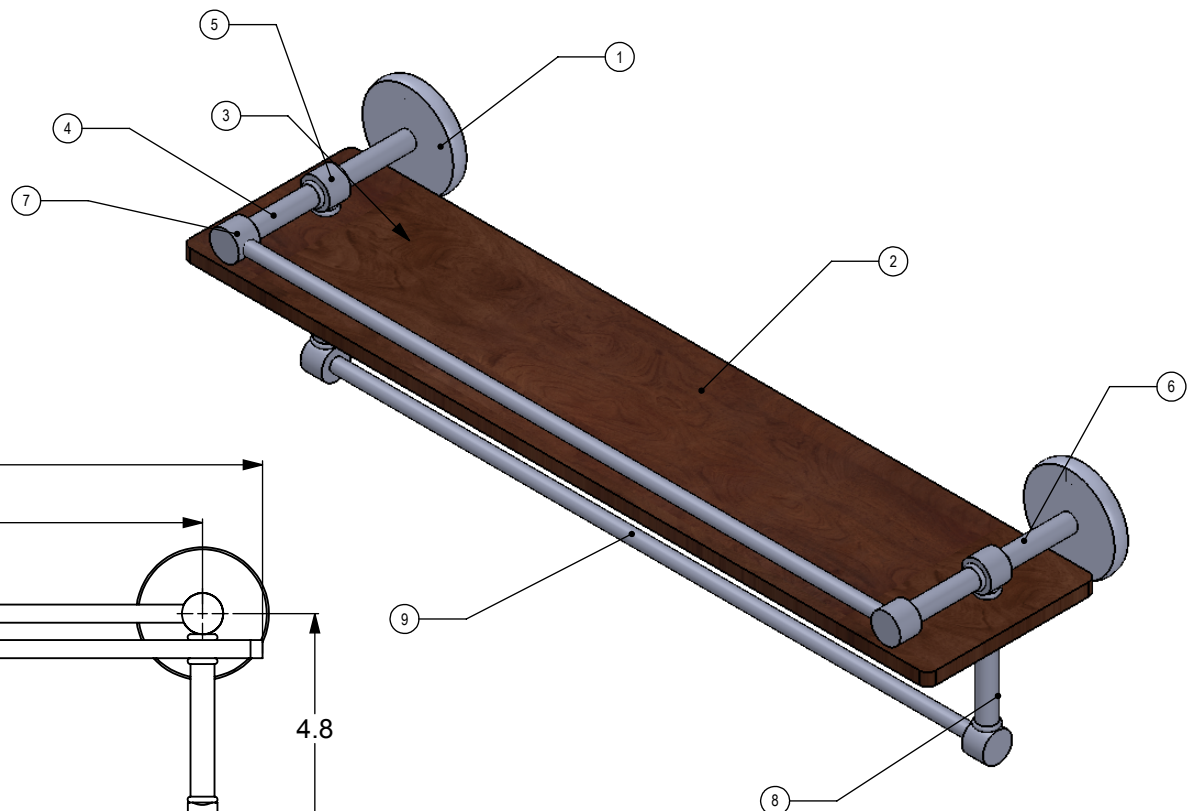

ITEM NO.	PART NUMBER	DESCRIPTION	QTY.
1	BPRD	Back Plate	2
2	IRWRT-22	SHELF	1
3	CRRD-12	Connector	10
4	TU12-1.8	Tube-12, L=1.8	2
5	MR-TILT-FITT	HUB-CON	2
6	TU12-2	Tube-12, L=2	2
7	HBT TT-78	Hub	4
8	TU12-3	Tube-12, L=3	2
9	TU38-19.5	TUBE -38,L=13.5	2

UNLESS OTHERWISE STATED

.X	±.3mm
.XX	±.15mm
.XXX	±.008mm

COPYRIGHT © Allied Brass 2016

DRAWN	2/19/2017	I.M
CHECKED	2/19/2017	P.D
APPROVED	2/19/2017	R.A

MATERIAL: BRASS  
 DESCRIPTION: Prestige Skyline Collection Solid IPE Ironwood Shelf with Gallery Rail

FINISH	TBD
QUANTITY	TBD
DRAWING No.	REV
P1000-1-1TB-22-GAL	0
SCALE	1:4
SHEET: 01	A4